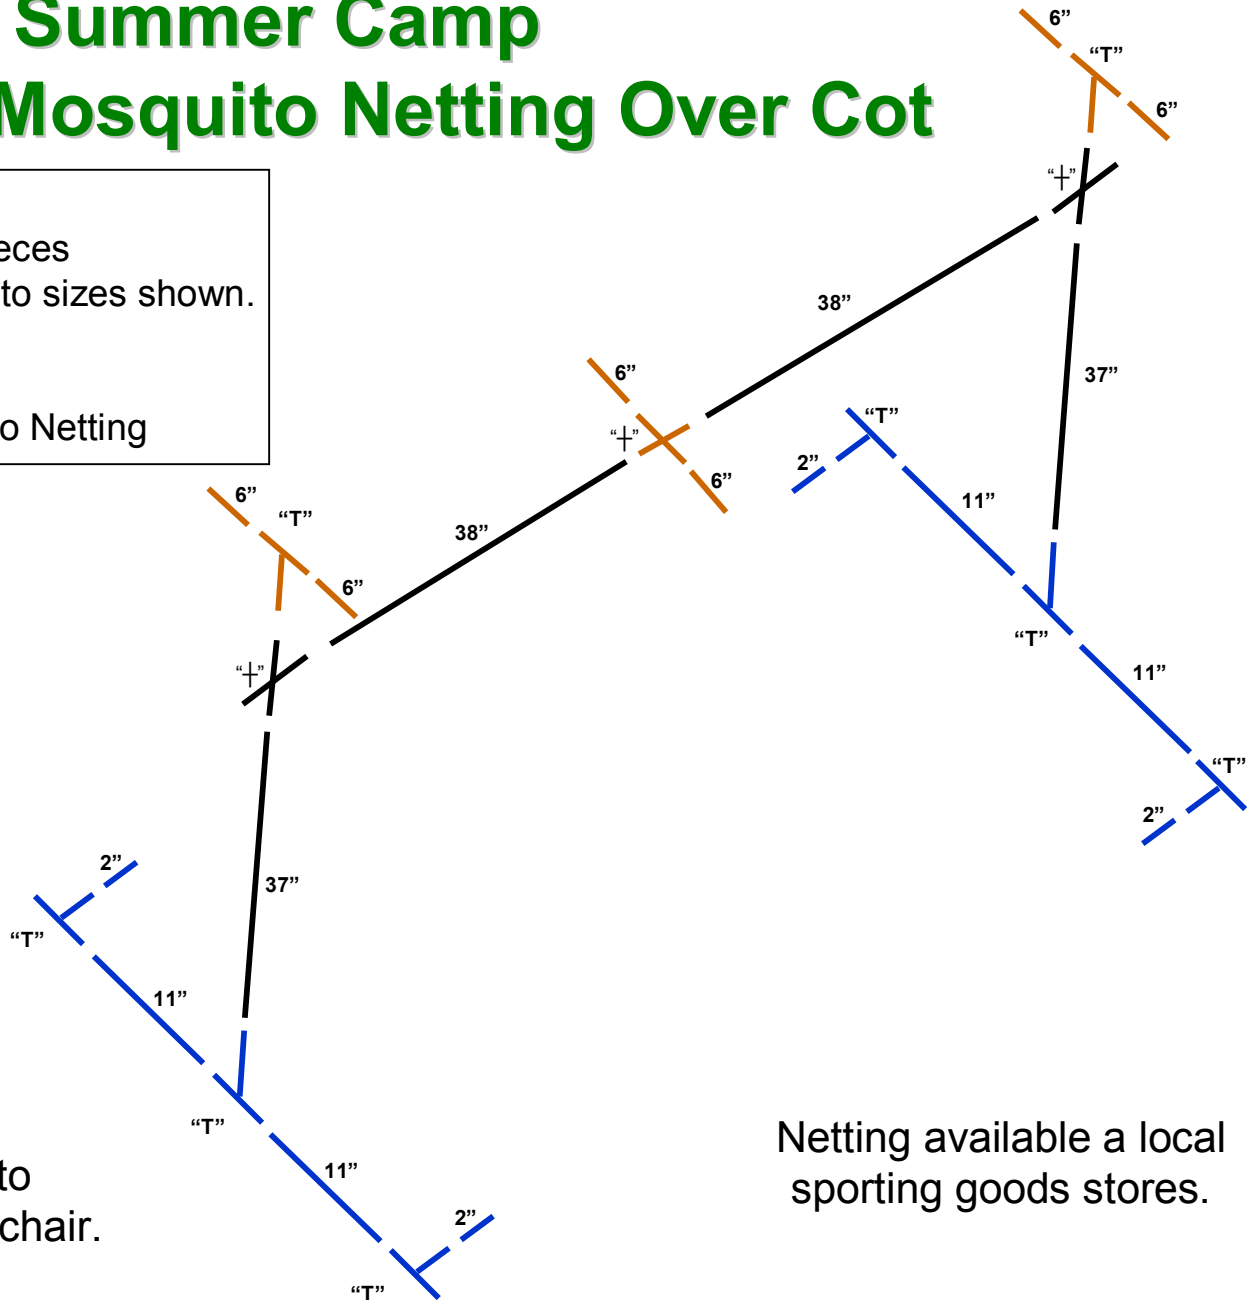

# Summer Camp Frame for Mosquito Netting Over Cot

Parts List  
 Use  $\frac{3}{4}$ " PVC pipe for all pieces  
 (2) 10' straight lengths cut to sizes shown.  
 (8) "T" Connectors  
 (3) "+" Connectors  
 (1) 39" x 57" x 79" Mosquito Netting

- Foot/Base
- Netting Supports
- Main Frame

All pieces will fit into  
 The bag from a camp chair.

Netting available a local  
 sporting goods stores.